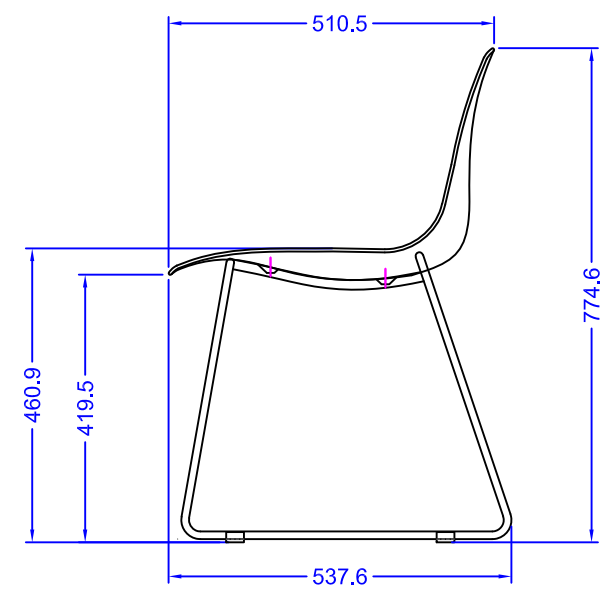

PRODUCTION
A
B
C
D

1 2 3 4 5 6

Seat_Size : W475 D510
 Seat_High : 461
 Total_High : 775

Leg : Ø12_Pipe
 Chrome_Plating
 Seat : PP_Plastic

2023/08/02

△				
△				
△				
△				

Table_Chair			TC-100		
			John Yamagata	John Yamagata	
			Drafting	Designing	Check
AKIRA CO.,LTD.				Drawing Number	

1 2 3 4 5 6