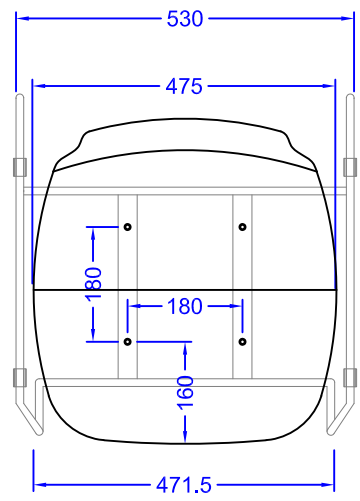

PRODUCTION
A
B
C
D

1 2 3 4 5 6

Seat_Size : W475 D510
 Seat_High : 461
 Total_High : 775

Leg : Ø12_Pipe
 Chrome_Plating
 Seat : PP_Plastic

2023/08/02

△				
△				
△				
△				

Table_Chair			TC-100		
			John Yamagata	John Yamagata	
			Drafting	Designing	Check
AKIRA CO.,LTD.				Drawing Number	

1 2 3 4 5 6