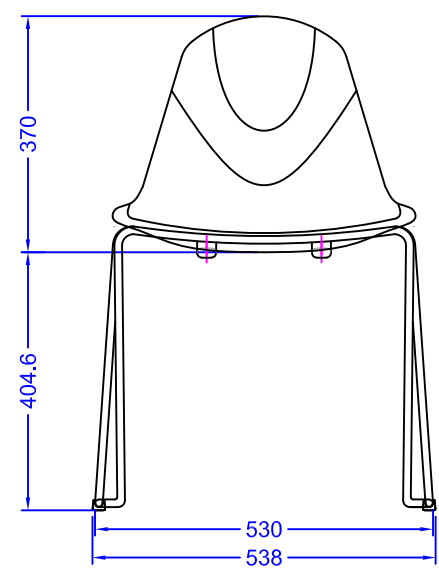

PRODUCTION
A
B
C
D

1 2 3 4 5 6

Seat_Size : W475 D510
 Seat_High : 461
 Total_High : 775

Leg : Ø12_Pipe
 Chrome_Plating
 Seat : PP_Plastic

2023/08/02

△				
△				
△				
△				

Table_Chair			TC-100		
			John Yamagata	John Yamagata	
			Drafting	Designing	Check
AKIRA CO.,LTD.				Drawing Number	

1 2 3 4 5 6